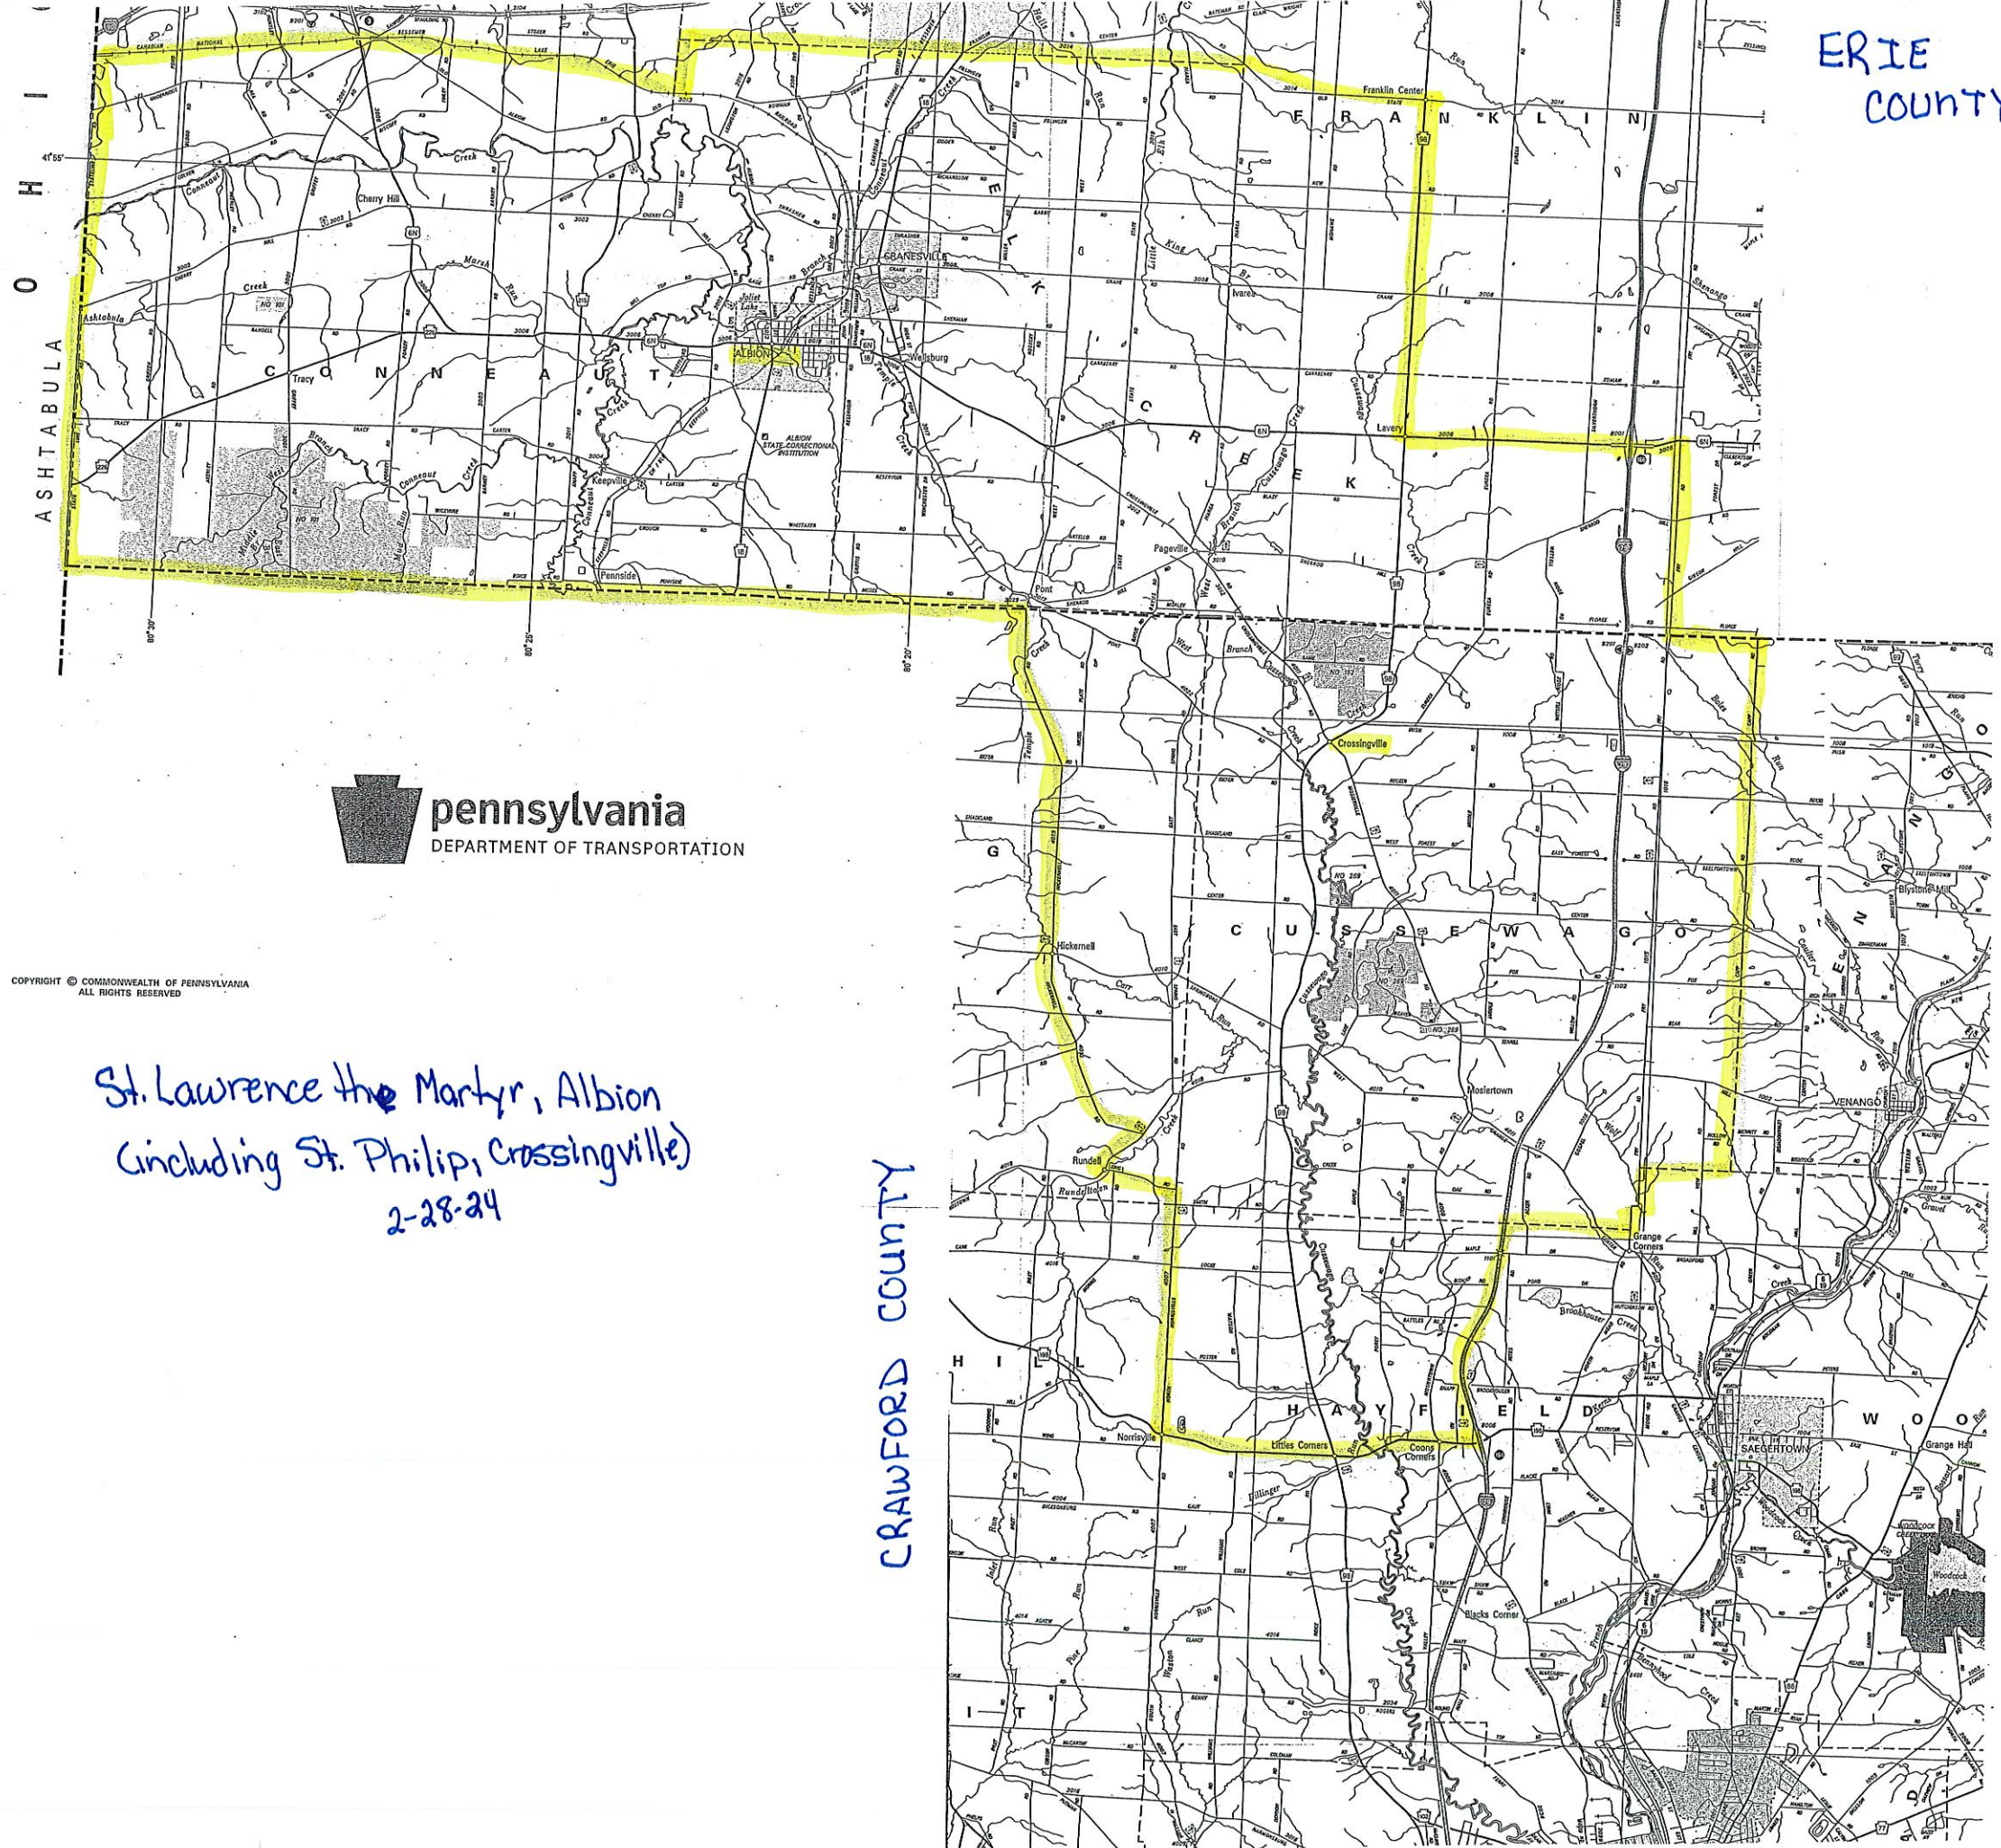

ERIE  
COUNTY

COPYRIGHT © COMMONWEALTH OF PENNSYLVANIA  
ALL RIGHTS RESERVED

St. Lawrence the Martyr, Albion  
(including St. Philip, Crossingtville)  
2-28-24

CRAWFORD COUNTY